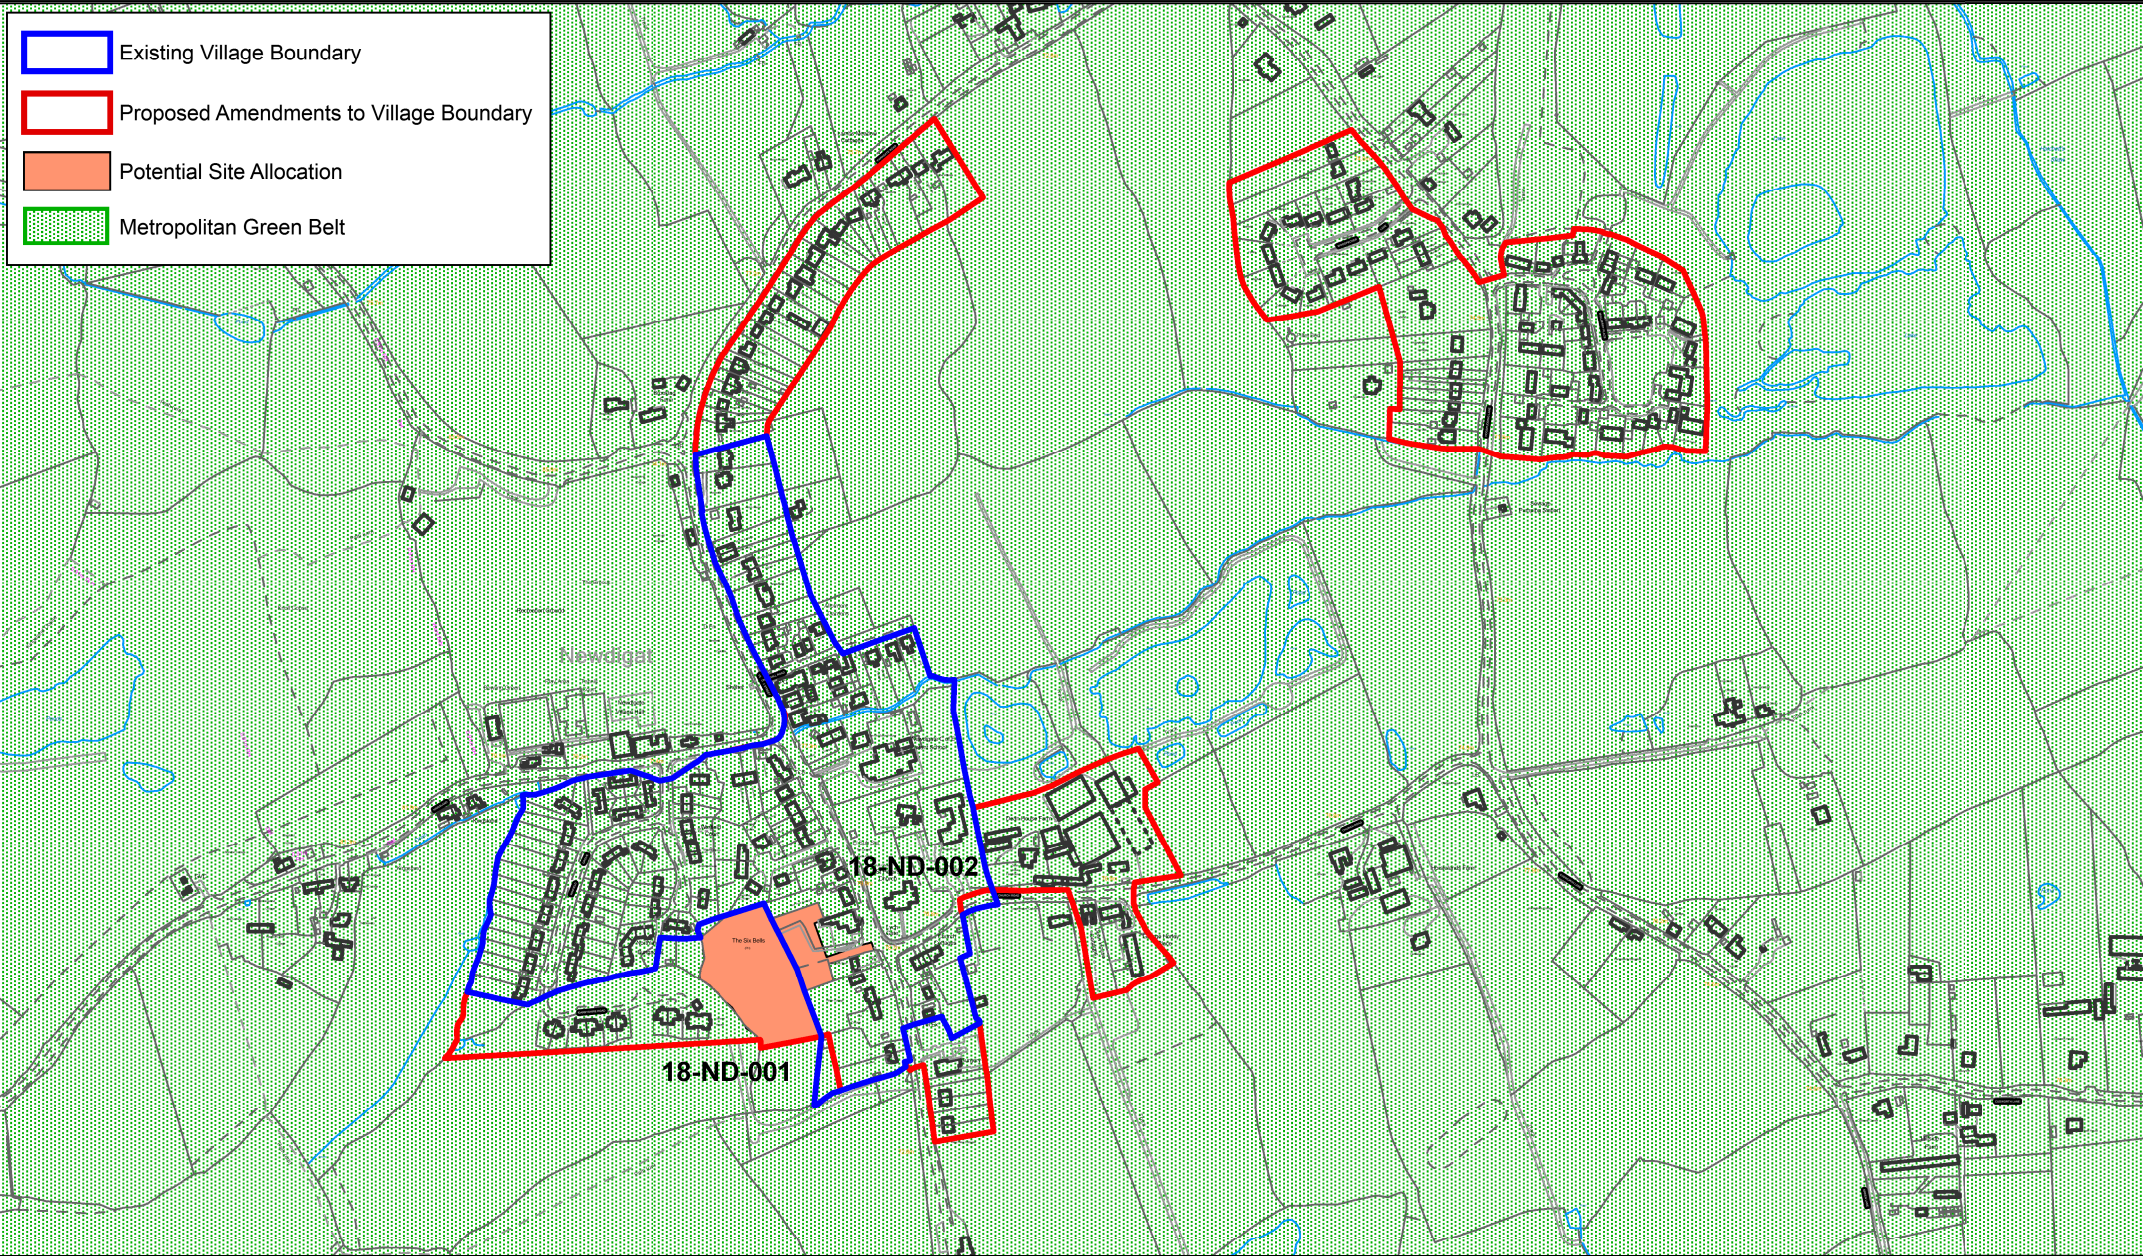

Newdigate

Mole Valley District Council
Pippbrook
Dorking
Surrey
RH4 1SJ
Telephone: 01306 885001
Website: www.molevalley.gov.uk

Scale: 1:6,000

Date: 31/05/2018

User: GleesonJ

Department: Planning

Reproduced by permission of Ordnance Survey on behalf of Her Majesty's Stationery Office. © Crown Copyright and Database Right 2015.
Unauthorised reproduction infringes Crown Copyright and may lead to prosecution or civil proceedings.
All rights reserved. 100021846

Newdigate

Site Reference	Site Address	Size (ha)	Potential Capacity
18-ND-001	Land to the rear of The Six Bells Public House, Village Street, Newdigate, RH5 5DH	0.65	17
18-ND-002	Car Park to the rear of The Six Bells Public House, Village Street, Newdigate, RH5 5DH	0.20	