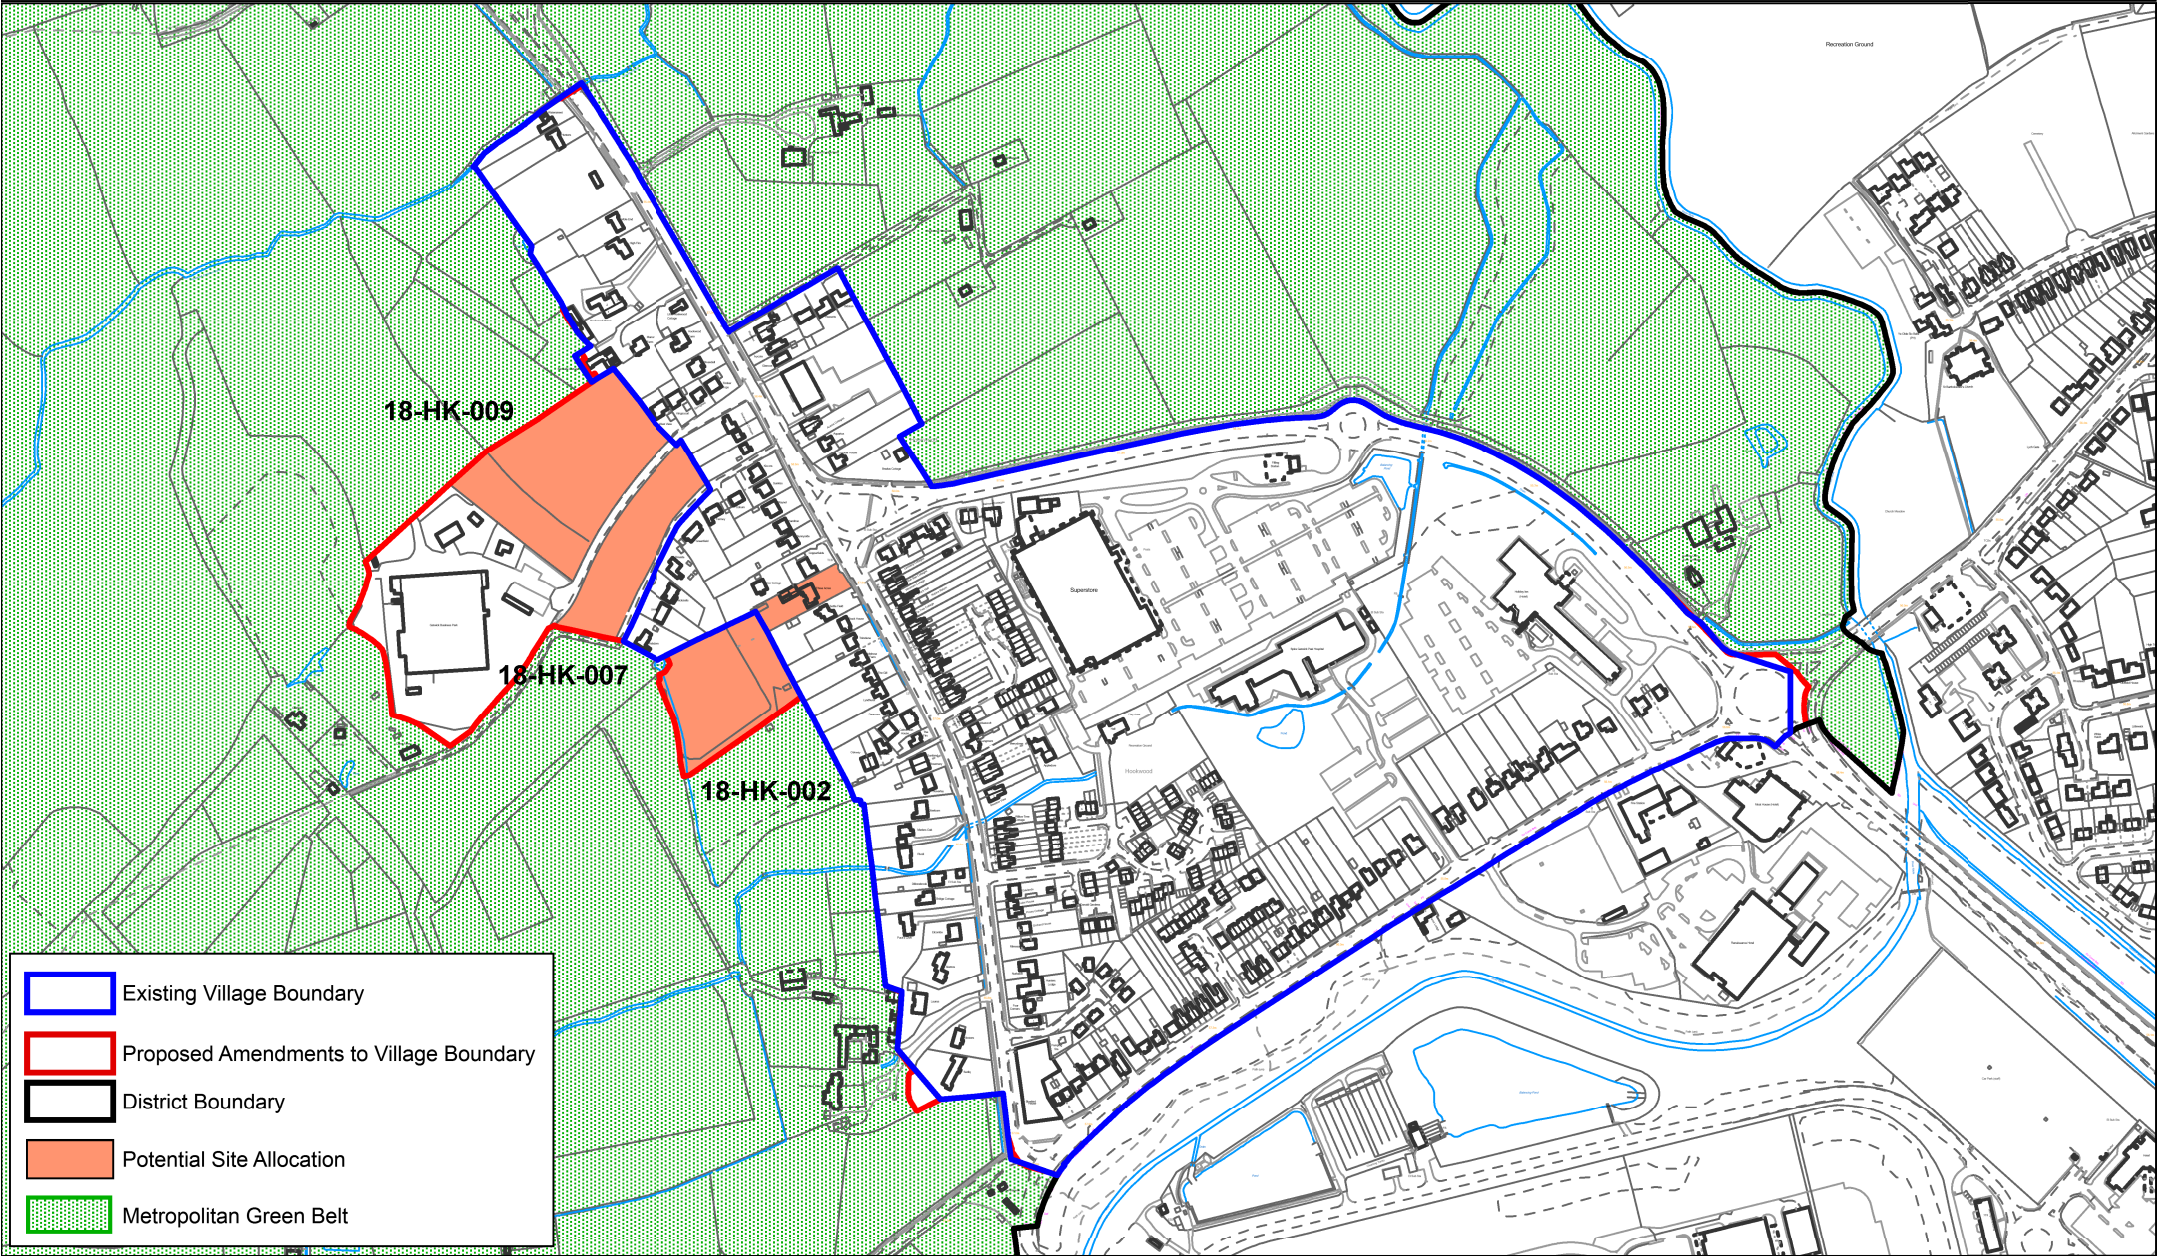

Hookwood

Hookwood

Site Reference	Site Address	Size (ha)	Potential Capacity
18-HK-002	Land adjacent to Three Acres, Reigate Road, Hookwood, RH6 0AP	1.00	20
18-HK-007	Land South of Kennel Lane, Hookwood, RH6 0AY	0.65	16
18-HK-009	Land North of Kennel Lane, Hookwood, RH6 0AY	1.39	29