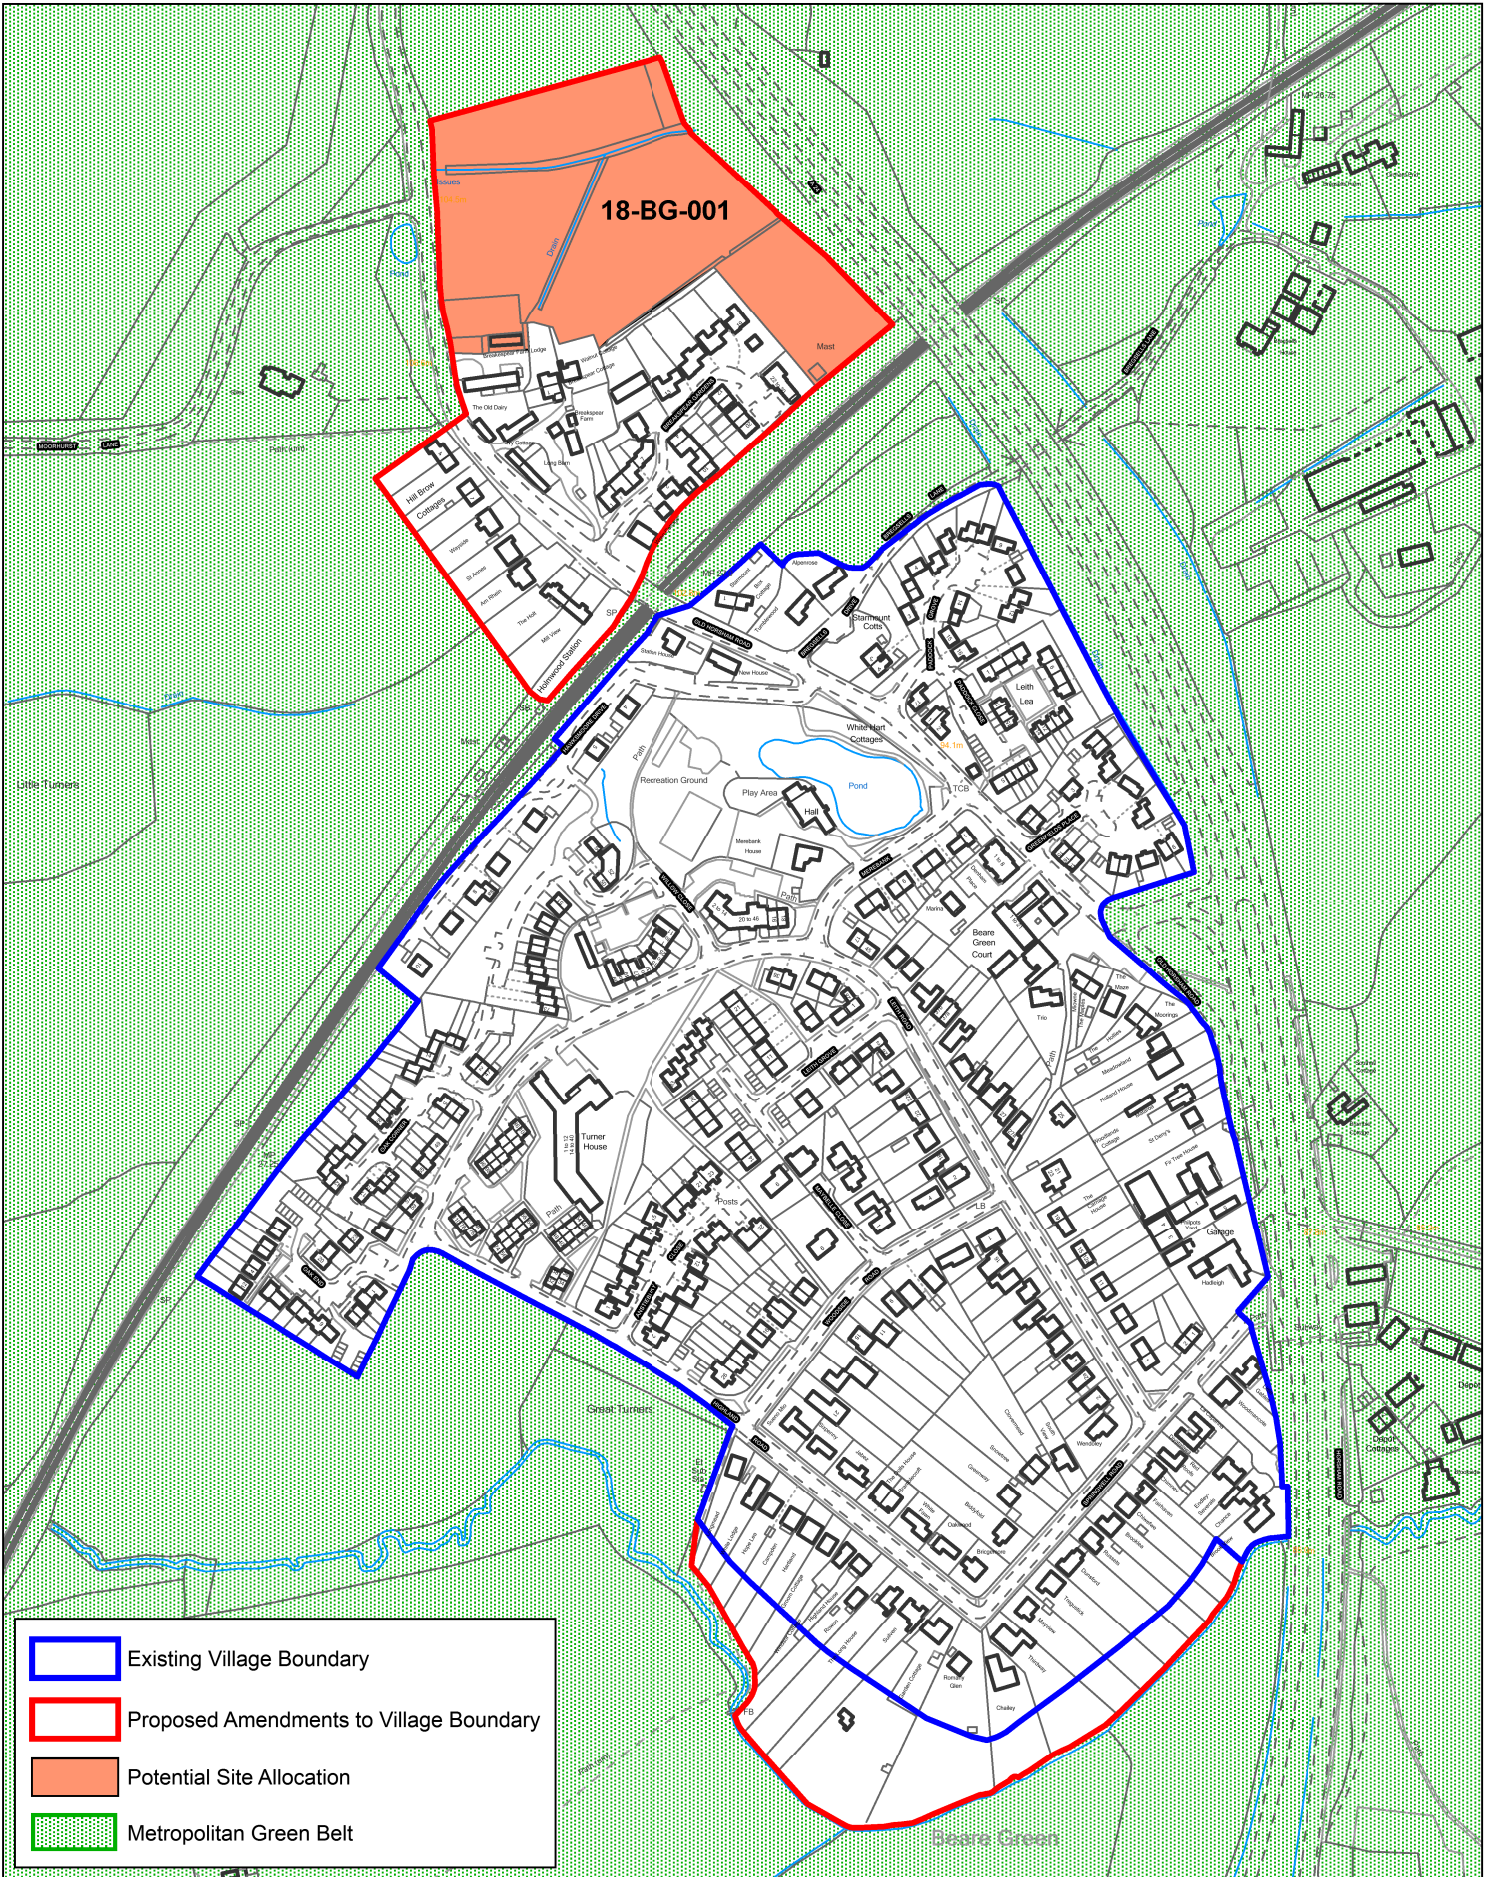

Beare Green

Beare Green

Site Reference	Site Address	Size (ha)	Potential Capacity
18-BG-001	Land at Breakspear Farm, Old Horsham Road, Beare Green, RH5 4RA	2.31	55